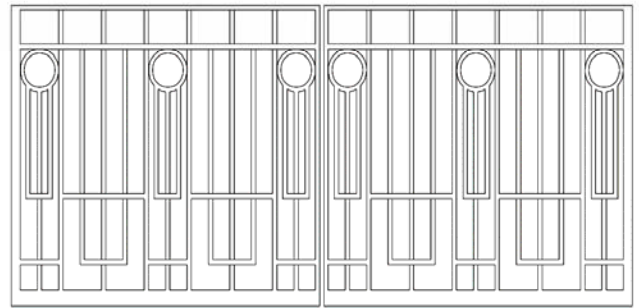

Custom Designs

We help bring your ideas to life!

You can design it...

Got an idea for a custom gate? We can make it happen! Years of experience and innovative ideas have helped us become an extremely diverse company with the power of imagination, and the knowledge to make it happen.

or we will!!!