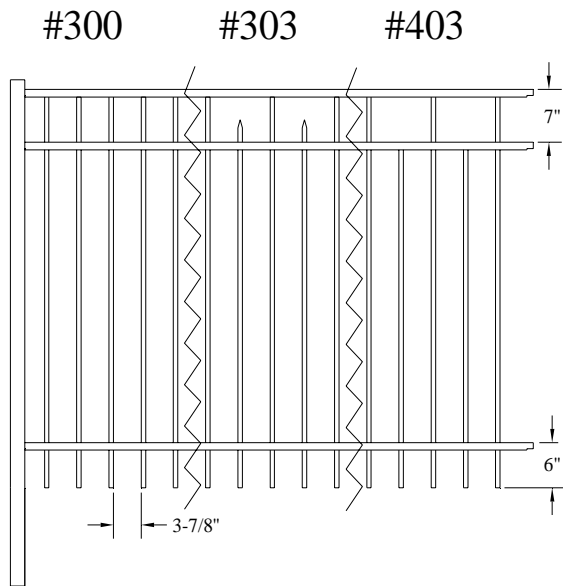

Residential

RAILS TOP:	1-1/16" x .062
SIDE	1" x .072
PICKETS:	5/8" sq. x .050

www.idealaluminumproducts.com
This drawing is the property of Ideal Aluminum Products.
It is not to be reproduced, copied, or traced in
whole or in part without our written consent.