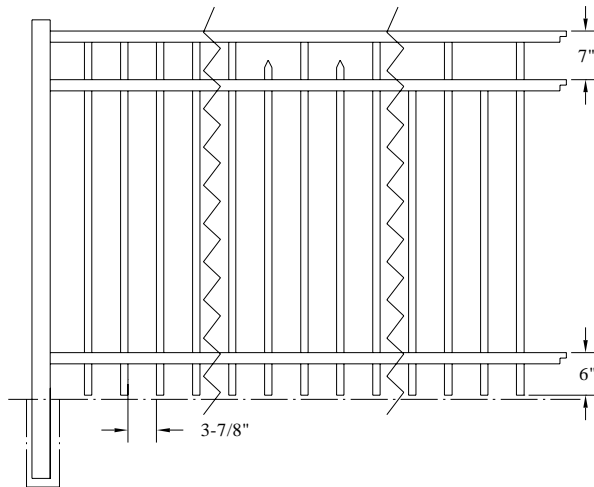

### Industrial

#200      #203      #600

#300      #303      #403

RAILS TOP:	1-5/8" x .075
SIDE	1-5/8" x .100
PICKETS:	1" sq. x .062

www.idealaluminumproducts.com  
 This drawing is the property of IdealAluminum Products.  
 It is not to be reproduced, copied, or traced in  
 whole or in part without our written consent.