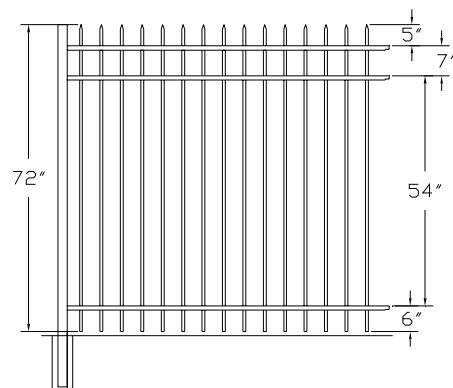

Style: #203, #200, #600

DON'T FORGET THESE IMPORTANT POOL SAFETY GUIDELINES:

- Pool barrier should be at least 48" above grade.
- The distance between the top of the horizontal members must be 45" or greater to pass the "Ladder-Law" regulations.
- The spacing between the vertical members should not exceed 4" (per FBC.)
- The maximum clearance below the the bottom member shall not exceed 2".
- *Gates should open out from the pool.
- *Gates should be self-closing and self-latching.
- *The release mechanism of the gate should be at least 54" above grade.