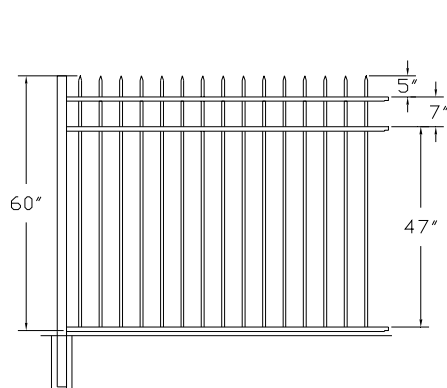

Style: #203, #200, #600