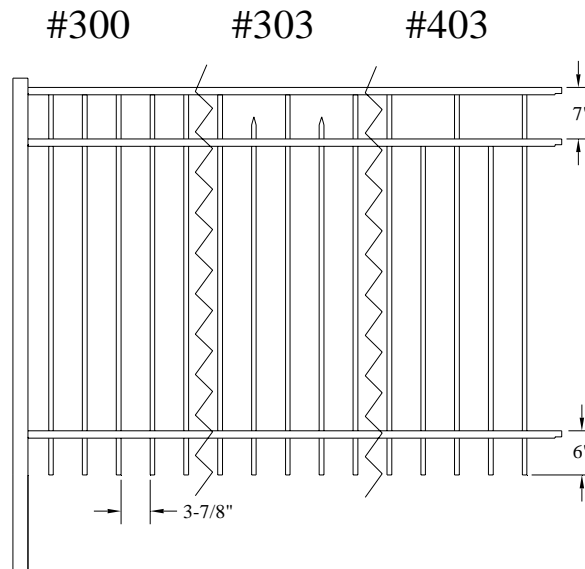

## Commercial

RAILS TOP:	1-1/16" x .062
SIDE:	1.5" x .072
PICKETS:	3/4" sq. x .060

www.idealaluminumproducts.com  
 This drawing is the property of IdealAluminum Products.  
 It is not to be reproduced, copied, or traced in  
 whole or in part without our written consent.