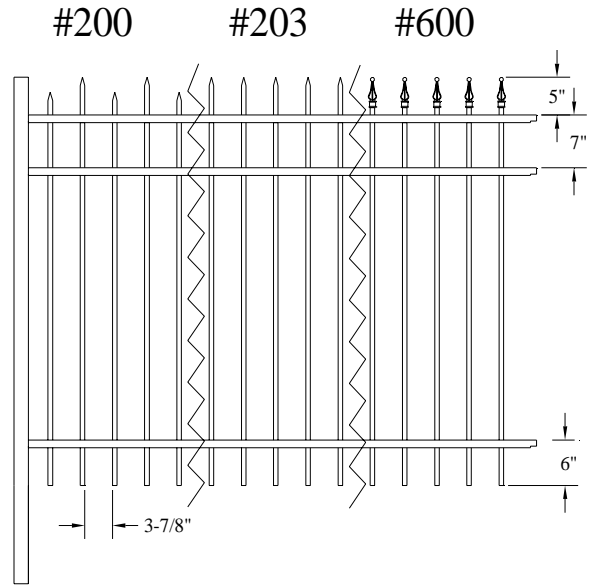

Residential

RAILS TOP:	1-1/16" x .062
SIDE	1" x .072
PICKETS:	5/8" sq. x .050

www.idealaluminumproducts.com
This drawing is the property of Ideal Aluminum Products.
It is not to be reproduced, copied, or traced in
whole or in part without our written consent.