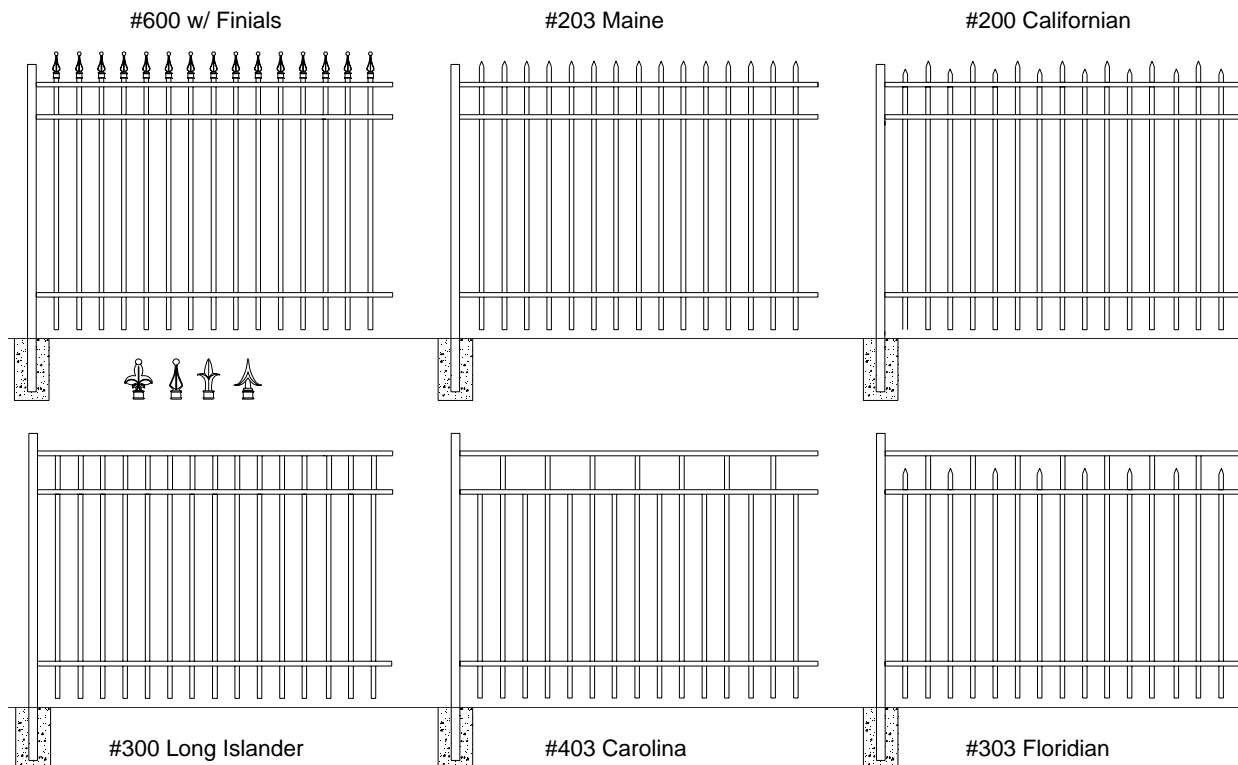

Industrial Ornamental Aluminum Fence

	36"	48"	60"	72"	84"	96"
RAIL LENGTHS:	3-Rail	3-Rail	3-Rail	3-Rail	4-Rail	4-Rail
6' Fence Section:						
6' Fence Double Picket:						
6' Fence Rackable:						
6' Fence Section Finials:						
6' Fence Section Rings:						
6' Fence Finials/Rings:						
8' Fence Section:						
8' Fence Double Picket:						
8' Fence Rackable:						
8' Fence Section Finials:						
8' Fence Section Rings:						
8' Fence Finials/Rings:						
Post Lengths:	58"	72"	88"	102"	112"	126"
2.5" sq x .075 Line/End/Cr:						
3" sq x .100 Line/End/Cr:						
2.5" sq x .125 Gate Post:						
3" sq x .125 Gate Post:						
Gate Post Lengths	58"	72"	88"	102"	112"	126"
4" sq x .125 Gate Post:						
6" sq x .125 Gate Post:						
4" sq x .250 Gate Post:						
6" sq x .250 Gate Post:						

Industrial: 1" sq. picket, 1-5/8" x 1-5/8" rail