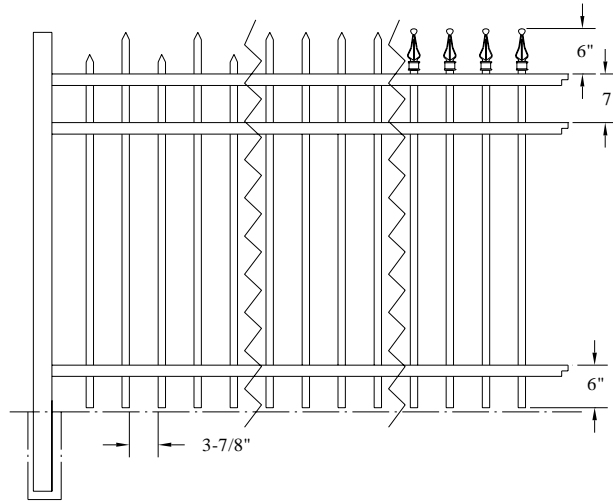

### Industrial

#200      #203      #600

#300      #303      #403

RAILS TOP:	1-5/8" x .075
SIDE	1-5/8" x .100
PICKETS:	1" sq. x .062

www.idealaluminumproducts.com  
 This drawing is the property of IdealAluminum Products.  
 It is not to be reproduced, copied, or traced in  
 whole or in part without our written consent.