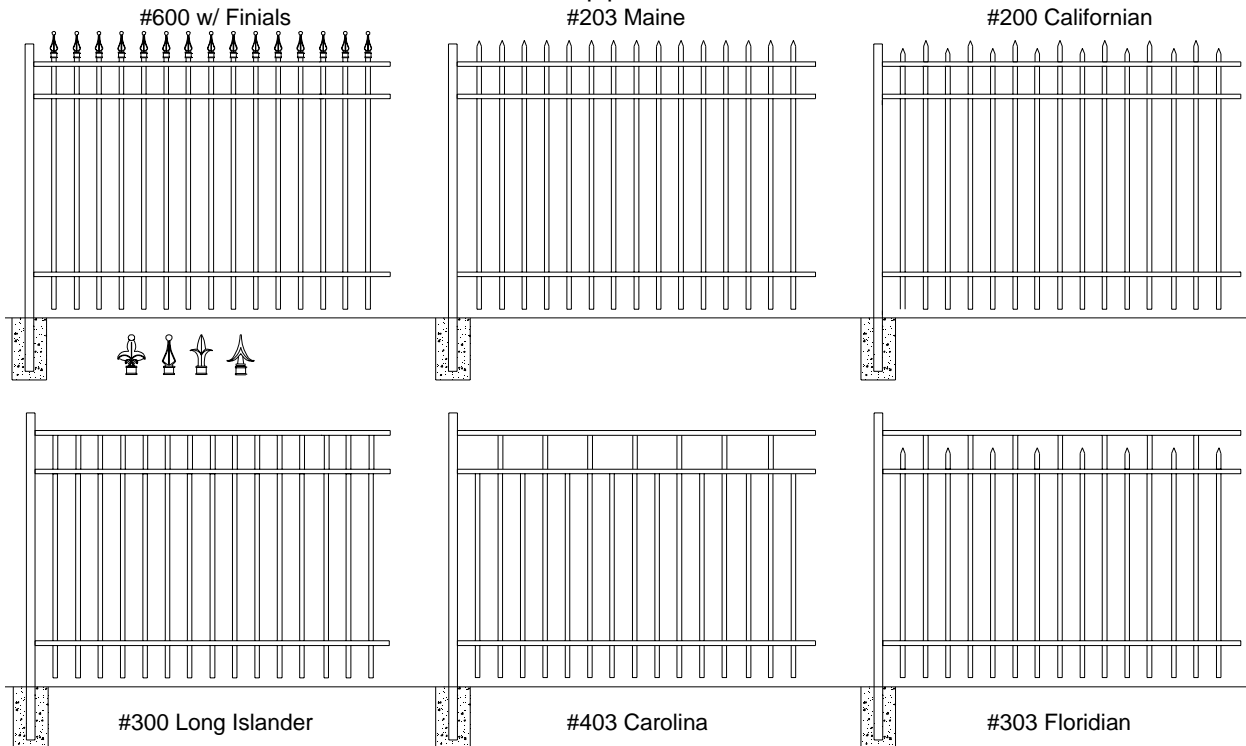

Commercial Ornamental Aluminum Fence

	36"	42"	48"	54"	60"	72"
RAIL LENGTHS:	3-Rail	3-Rail	3-Rail	3-Rail	3-Rail	3-Rail
6' Fence Section:						
6' Fence Double Picket:						
6' Fence Rackable:						
6' Fence Section Finials:						
6' Fence Section Rings:						
6' Fence Finials/Rings:						
8' Fence Section:						
8' Fence Double Picket:						
8' Fence Rackable:						
8' Fence Section Finials:						
8' Fence Section Rings:						
8' Fence Finials/Rings:						
Post Lengths:	58"	64"	70"/72"	82"	88"	102"
2" sq x .062 Line/End/Cr:						
2.5" sq x .075 Line/End/Cr:						
3" sq x .100 Line/End/Cr:						
2" x .125 Gate Post:						
2.5" sq x .125 Gate Post:						
3" sq x .125 Gate Post:						
Gate Post Lengths	58"	64"	72"	88"	96"	108"
4" sq x .125 Gate Post:						
6" sq x .125 Gate Post:						
4" sq x .250 Gate Post:						
6" sq x .250 Gate Post:						

Commercial: 3/4" sq. picket, 1-1/16" x 1-1/2" rail