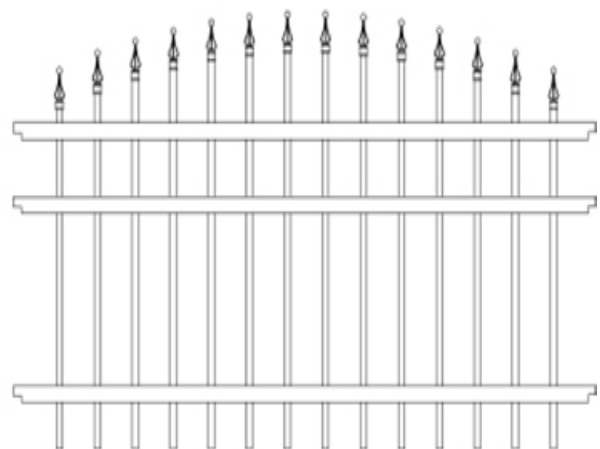

#900 New Yorker