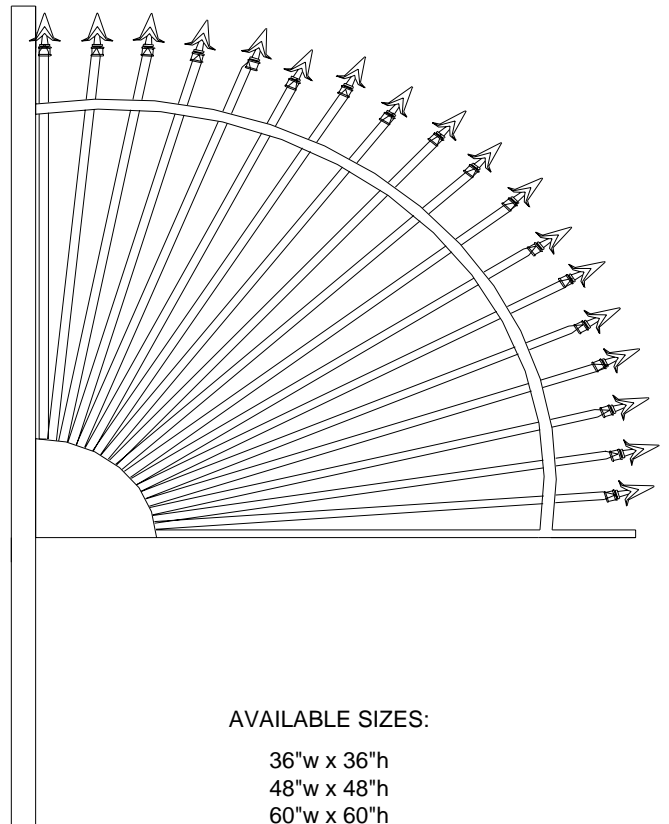

1" Picket 1-5/8" Rail

	84"	96"	108"	120"
48" Opening 2-Rail:				
48" Opening 3-Rail:				
60" Opening 2-Rail:				
60" Opening 3-Rail:				
72" Opening 2-Rail:				
72" Opening 3-Rail:				

1" Picket 1-5/8" Rail

# Ideal Water Wing

	3' H	4' H	5' H	6' H
5/8" Fan Wing:				
5/8" Fan Wing w/Finials:				
5/8" Panel Wing:				
5/8" Panel Wing w/Finials:				
3/4" Fan Wing:				
3/4" Fan Wing w/Finials:				
3/4" Panel Wing:				
3/4" Panel Wing w/Finials:				
1" Fan Wing:				
1" Fan Wing w/Finials:				
1" Panel Wing:				
1" Panel Wing w/Finials:				

PANEL WING

AVAILABLE SIZES:

- 36"w x 36"h
- 48"w x 48"h
- 60"w x 60"h
- 72"w x 72"h

WATER WING

AVAILABLE SIZES:

- 36"w x 36"h
- 48"w x 48"h
- 60"w x 60"h
- 72"w x 72"h