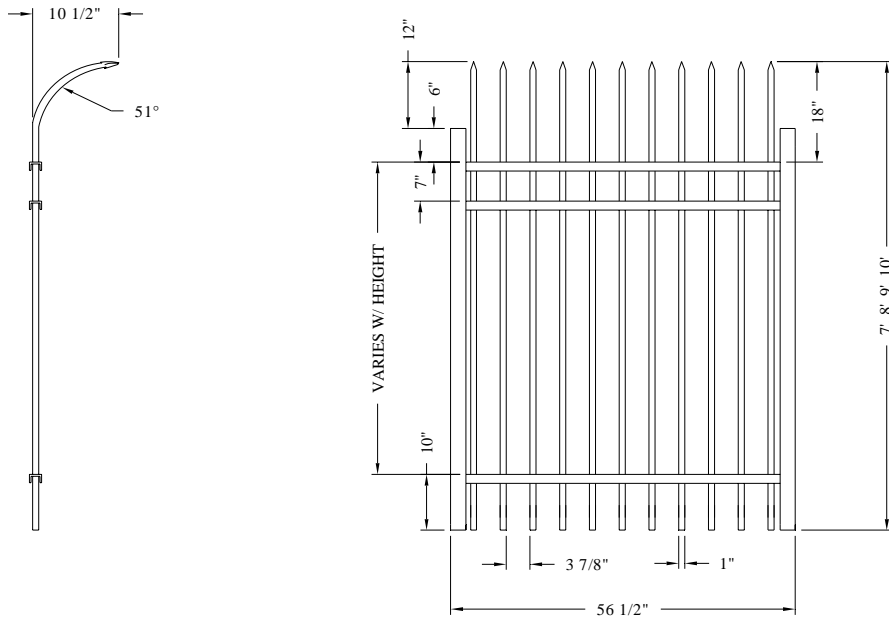

Industrial Aluminum Talon

	84"	96"	108"	120"
6' Fence Section 2-Rail:				
6' Fence Section 3-Rail:				
8' Fence Section 2-Rail:				
8' Fence Section 3-Rail:				
Post Lengths:	108"	120"	132"	144"
2.5" sq x .075 Line/End/Cr:				
3" sq x .100 Line/End/Cr:				
2.5" sq x .125 Gate:				
3" sq x .125 Gate:				
4" sq x .125 Gate:				
6" sq x .125 Gate:				
4" sq x .250 Gate:				
6" sq x .250 Gate:				

1" Picket 1-5/8" Rail

	84"	96"	108"	120"
48" Opening 2-Rail:				
48" Opening 3-Rail:				
60" Opening 2-Rail:				
60" Opening 3-Rail:				
72" Opening 2-Rail:				
72" Opening 3-Rail:				

1" Picket 1-5/8" Rail