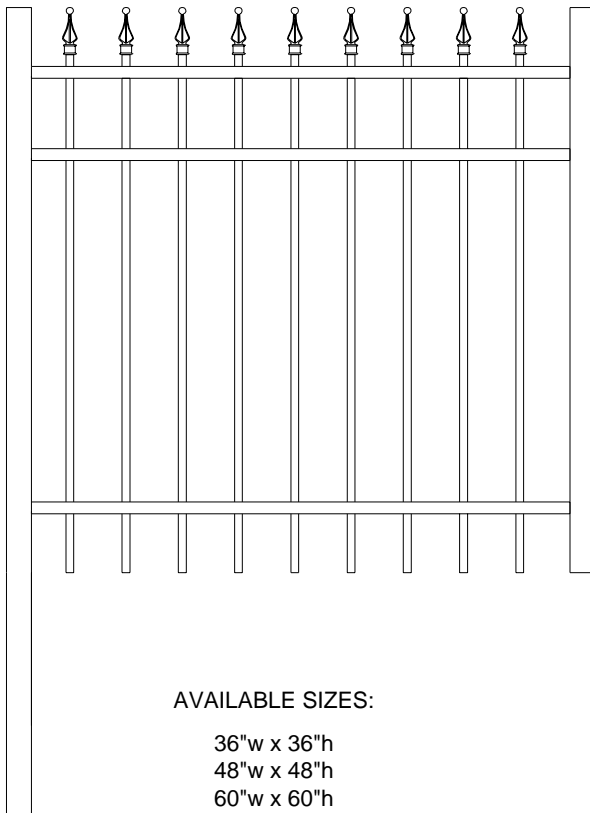

Ideal Water Wing

	3' H	4' H	5' H	6' H
5/8" Fan Wing:				
5/8" Fan Wing w/Finials:				
5/8" Panel Wing:				
5/8" Panel Wing w/Finials:				
3/4" Fan Wing:				
3/4" Fan Wing w/Finials:				
3/4" Panel Wing:				
3/4" Panel Wing w/Finials:				
1" Fan Wing:				
1" Fan Wing w/Finials:				
1" Panel Wing:				
1" Panel Wing w/Finials:				

PANEL WING

AVAILABLE SIZES:

- 36"w x 36"h
- 48"w x 48"h
- 60"w x 60"h
- 72"w x 72"h