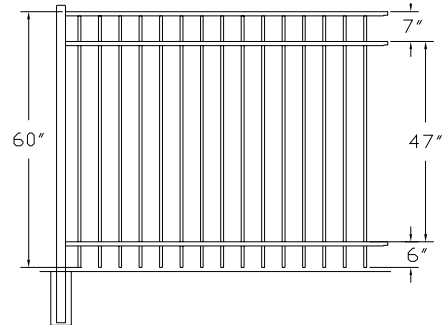

Style: #300, #303, #403