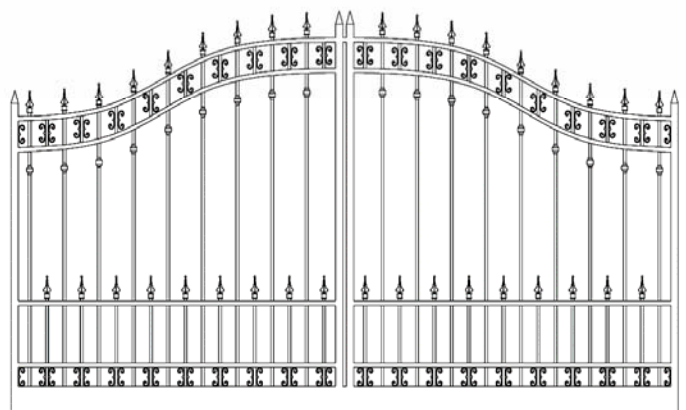

Custom Designs

We help bring your ideas to life!

You can design it...

Got an idea for a custom gate? We can make it happen! Years of experience and innovative ideas have helped us become an extremely diverse company with the power of imagination, and the knowledge to make it happen.

or we will!!!