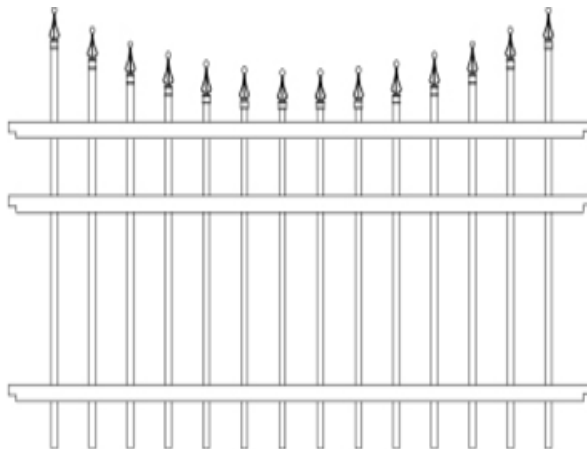

Ideal Scallop and Arched Sections

	36"	42"	48"	54"	60"	72"
RAIL LENGTHS:	3-Rail	3-Rail	3-Rail	3-Rail	3-Rail	3-Rail
5/8" Fence Section:						
5/8" w/Double Picket:						
5/8" w/Finials:						
5/8" w/Rings:						
5/8" w/Finials/Rings:						
3/4" Fence Section:						
3/4" w/Double Picket:						
3/4" w/Finials:						
3/4" w/Rings:						
3/4" w/Finials/Rings:						
1" Fence Section:						
1" w/Double Picket:						
1" w/Finials:						
1" w/Rings:						
1" w/Finials/Rings:						
Post Lengths:	58"	64"	70"	82"	88"	102"
2" sq x .062 Line/End/Cr:						
2.5" sq x .075 Line/End/Cr:						
3" sq x .100 Line/End/Cr:						
2" sq x .125 Gate Post:						
2.5" sq x .125 Gate Post:						
3" sq x .125 Gate Post:						

Priced for 6' Sections

#800 New Englander