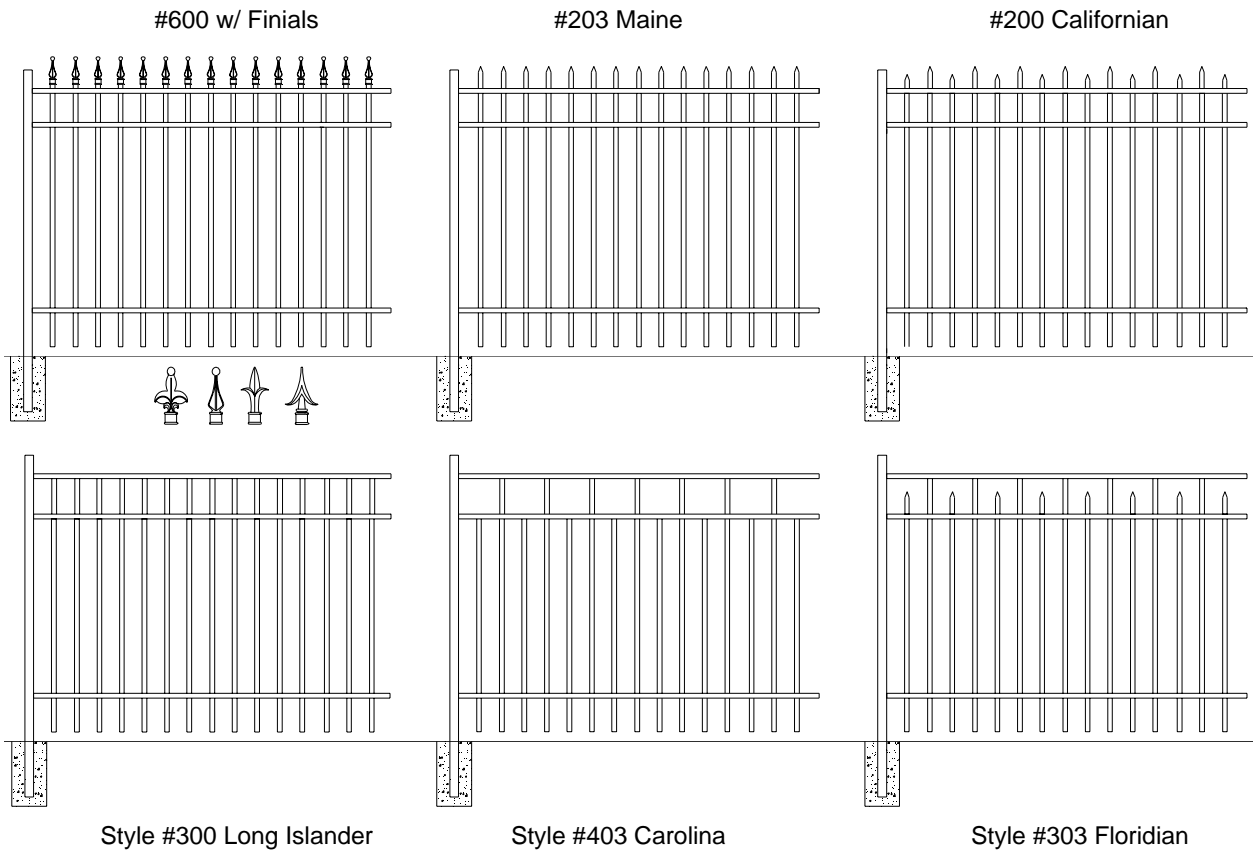

Residential Ornamental Aluminum Fence

	36"	42"	48"	54"	60"	72"
RAIL LENGTHS:	3-Rail	3-Rail	3-Rail	3-Rail	3-Rail	3-Rail
6' Fence Section:						
6' Fence Double Picket:						
6' Fence Rackable:						
6' Fence Section Finials:						
6' Fence Section Rings:						
6' Fence Finials/Rings:						
8' Fence Section:						
8' Fence Double Picket:						
8' Fence Rackable:						
8' Fence Section Finials:						
8' Fence Section Rings:						
8' Fence Finials/Rings:						
Post Lengths:	58"	64"	70"/72"	82"	88"	102"
2" sq x .062 Line/End/Cr:						
2.5" sq x .075 Line/End/Cr:						
3" sq x .100 Line/End/Cr:						
2" x .125 Gate Post:						
2.5" sq x .125 Gate Post:						
3" sq x .125 Gate Post:						
4" sq x .125 Gate Post:						
6" sq x .125 Gate Post:						

Residential: 5/8"sq. picket, 1-1/16" x 1" rail

*NOTE: 8' W Residential Sections require 24" Extended Center Picket