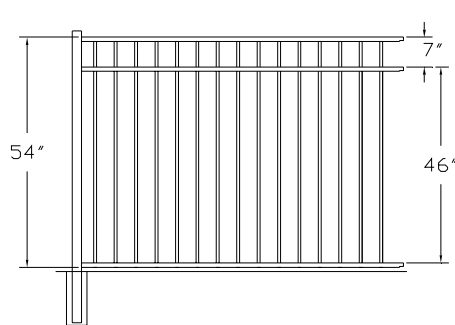

Pool Code

Style: #300, #303, #403